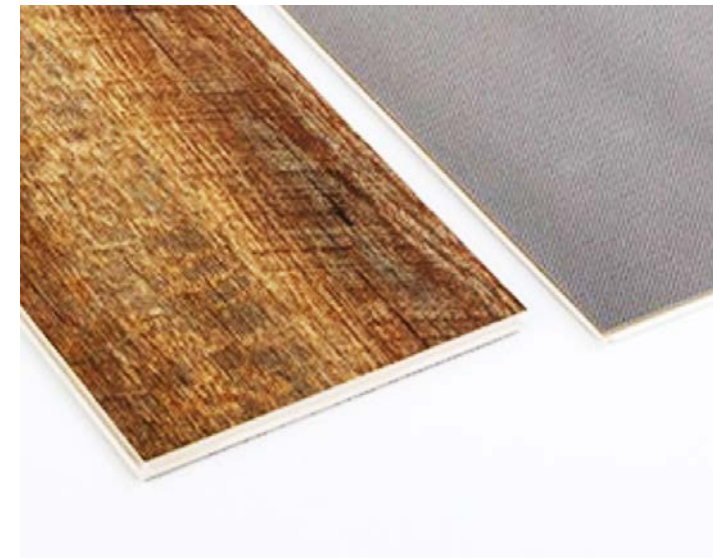

Wedge India

PVC & SPC Tiles

Manufacturing & Exporting Good
Quality Products at Low Price.

Wedge

SPC Floor Tiles | Luxury Vinyl Tile

High Performance | Low Cost | Long Lasting

Compared to traditional WPC (Wood Plastic Composite Tiles) or laminate material, SPC (Stone Plastic Composite Tiles) are with better at dimension stability, which is a very important characteristic for flooring material, especially suitable for places where temperature difference is huge.

It is 100% waterproof, Click lock system. SPC flooring has great sound absorption performance

- ✓ Waterproof and Soundproof
- ✓ Fire Resistant
- ✓ Dimension Stability
- ✓ Scratch Resistant Super Anti-abrasion
- ✓ Slip Resistant

Sizes

Length	: 620 / 1220 / 1500 mm
Width	: 183 / 232 / 312 mm
Thickness	: 4, 4.5, 5, 6, 8 mm
Wear Thickness	: 0.2 / 0.3 / 0.5 / 0.7 mm

SPC Tiles Designs

High Performance | Low Cost | Long Lasting

PVC Floor & Wall Coverings

THICKNESS	:	0.35MM TO 3.00 MM
WIDTH	:	UPTO 2.00 METERS
LENGTH	:	AS PER CUSTOMER SPECIFICATION
TEXTURES	:	A WIDE RANGE TO CHOOSE FROM
FINISH	:	GLOSSY, SUEDE & MATT
COLORS	:	CUSTOM MATCHED OR AS PER SPECIFICATION