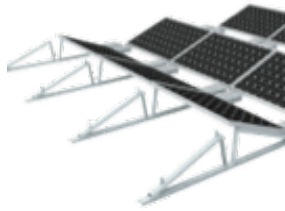

Solar Plant Mounting Systems

Tile Roof Mount

- S Tile Mount
- Adjustable S Tile Mount
- Flat Tile Mount
- Asphalt Shingle Mount
- Roman Tile Mount

Metal Roof Mount

- L Feet Mount
- Hanger Bolt Mount
- Standing Seam Roof Clamp
- Trapezoidal Mount
- Lysaght Klip-lok Mounts
- Rail-free Mount
- Adjustable Tilt Mount
- Standoff

Flat Roof Mount

- Ballast I-2 Flat Roof Mount
- Ballast I-3 Flat Roof Mount
- Ballast III Flat Roof Mount
- Aluminum Triangular Mount
- Adjustable Steel Mount

Ground Mount

- T2VC Aluminum Mount
- U2V Steel Ground Mount
- Pipe Ground Mount
- Σ Single Pipe Ground Mount
- Adjustable Steel Mount