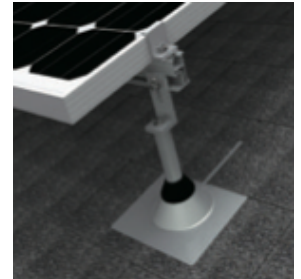

Solar Plant Mounting Systems

Tile Roof Mount

- S Tile Mount
- Adjustable S Tile Mount
- Flat Tile Mount
- Asphalt Shingle Mount
- Roman Tile Mount

Metal Roof Mount

- L Feet Mount
- Hanger Bolt Mount
- Standing Seam Roof Clamp
- Trapezoidal Mount
- Lysaght Klip-lok Mounts
- Rail-free Mount
- Adjustable Tilt Mount
- Standoff

Flat Roof Mount

- Ballast I-2 Flat Roof Mount
- Ballast I-3 Flat Roof Mount
- Ballast III Flat Roof Mount
- Aluminum Triangular Mount
- Adjustable Steel Mount

Ground Mount

- T2VC Aluminum Mount
- U2V Steel Ground Mount
- Pipe Ground Mount
- Σ Single Pipe Ground Mount
- Adjustable Steel Mount