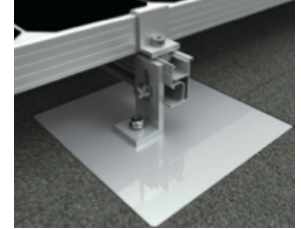

Solar Plant Mounting Systems

Tile Roof Mount

- S Tile Mount
- Adjustable S Tile Mount
- Flat Tile Mount
- Asphalt Shingle Mount
- Roman Tile Mount

Metal Roof Mount

- L Feet Mount
- Hanger Bolt Mount
- Standing Seam Roof Clamp
- Trapezoidal Mount
- Lysaght Klip-lok Mounts
- Rail-free Mount
- Adjustable Tilt Mount
- Standoff

Flat Roof Mount

- Ballast I-2 Flat Roof Mount
- Ballast I-3 Flat Roof Mount
- Ballast III Flat Roof Mount
- Aluminum Triangular Mount
- Adjustable Steel Mount

Ground Mount

- T2VC Aluminum Mount
- U2V Steel Ground Mount
- Pipe Ground Mount
- Σ Single Pipe Ground Mount
- Adjustable Steel Mount