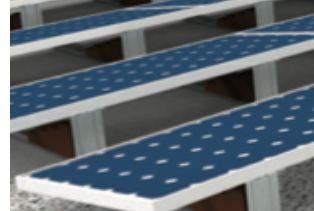

Solar Plant Mounting Systems

Tile Roof Mount

- S Tile Mount
- Adjustable S Tile Mount
- Flat Tile Mount
- Asphalt Shingle Mount
- Roman Tile Mount

Metal Roof Mount

- L Feet Mount
- Hanger Bolt Mount
- Standing Seam Roof Clamp
- Trapezoidal Mount
- Lysaght Klip-lok Mounts
- Rail-free Mount
- Adjustable Tilt Mount
- Standoff

Flat Roof Mount

- Ballast I-2 Flat Roof Mount
- Ballast I-3 Flat Roof Mount
- Ballast III Flat Roof Mount
- Aluminum Triangular Mount
- Adjustable Steel Mount

Ground Mount

- T2VC Aluminum Mount
- U2V Steel Ground Mount
- Pipe Ground Mount
- Σ Single Pipe Ground Mount
- Adjustable Steel Mount