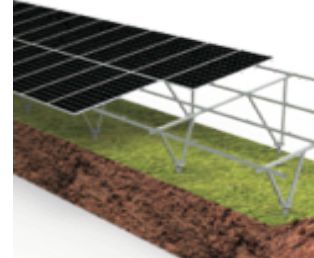

Solar Plant Mounting Systems

Tile Roof Mount

- S Tile Mount
- Adjustable S Tile Mount
- Flat Tile Mount
- Asphalt Shingle Mount
- Roman Tile Mount

Metal Roof Mount

- L Feet Mount
- Hanger Bolt Mount
- Standing Seam Roof Clamp
- Trapezoidal Mount
- Lysaght Klip-lok Mounts
- Rail-free Mount
- Adjustable Tilt Mount
- Standoff

Flat Roof Mount

- Ballast I-2 Flat Roof Mount
- Ballast I-3 Flat Roof Mount
- Ballast III Flat Roof Mount
- Aluminum Triangular Mount
- Adjustable Steel Mount

Ground Mount

- T2VC Aluminum Mount
- U2V Steel Ground Mount
- Pipe Ground Mount
- Σ Single Pipe Ground Mount
- Adjustable Steel Mount