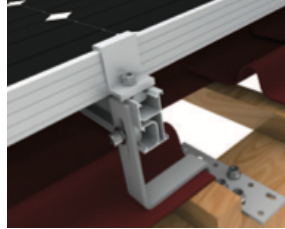

Solar Plant Mounting Systems

Tile Roof Mount

- S Tile Mount
- Adjustable S Tile Mount
- Flat Tile Mount
- Asphalt Shingle Mount
- Roman Tile Mount

Metal Roof Mount

- L Feet Mount
- Hanger Bolt Mount
- Standing Seam Roof Clamp
- Trapezoidal Mount
- Lysaght Klip-lok Mounts
- Rail-free Mount
- Adjustable Tilt Mount
- Standoff

Flat Roof Mount

- Ballast I-2 Flat Roof Mount
- Ballast I-3 Flat Roof Mount
- Ballast III Flat Roof Mount
- Aluminum Triangular Mount
- Adjustable Steel Mount

Ground Mount

- T2VC Aluminum Mount
- U2V Steel Ground Mount
- Pipe Ground Mount
- Σ Single Pipe Ground Mount
- Adjustable Steel Mount