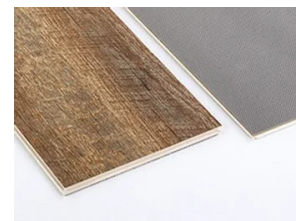

### Slip Resistant

With the wear layer and the grain on top, SPC flooring is quite good at slip resistant. Compared with other floors, SPC flooring has higher friction when it's wet.

WPVC-CG001 | PVC Floor Tiles

WLVT-AS001 | Luxury Vinyl Tiles LVT

WSPC-WP003 | Light embossing SPC Tile

WSPC-WP002 | Grey SPC Vinyl Flooring

WSPC-WP001 | Waterproof SPC Floor Plank

+91 (0)124 4144480

info@wedge-india.com

+91 97175 06848